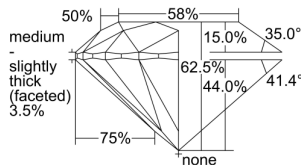

GIA®

FACSIMILE

GIA REPORT 6491898628

Verify this report at GIA.edu

GIA NATURAL DIAMOND DOSSIER®

July 12, 2024
GIA Report Number **6491898628**
Shape and Cutting Style ..... **Round Brilliant**
Measurements ..... **5.07 - 5.11 x 3.18 mm**

GRADING RESULTS

Carat Weight ..... **0.50 carat**
Color Grade ..... **F**
Clarity Grade **VS2**
Cut Grade ..... **Excellent**

ADDITIONAL GRADING INFORMATION

Polish ..... **Excellent**
Symmetry ..... **Excellent**
Fluorescence ..... **None**
Clarity Characteristics ..... **Crystal, Cloud**
Inscription(s): **GIA 6491898628**

PROPORTIONS

Profile to actual proportions

GRADING SCALES

GIA COLOR SCALE	GIA CLARITY SCALE	GIA CUT SCALE	
D	FLAWLESS	EXCELLENT	
E	INTERNALLY FLAWLESS		
F		VVS₁	VERY GOOD
G	VVS₂		
H	VS₁	GOOD	
I	VS₂		
J	SI₁	FAIR	
K	SI₂		
L	I₁	POOR	
M	I₂		
N	I₃		
O			
P			
Q			
R			
S			
T			
U			
V			
W			
X			
Y			
Z