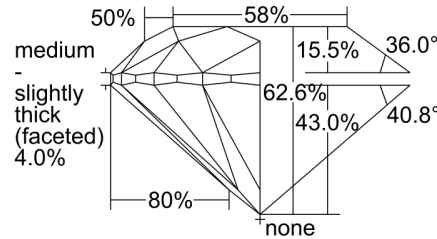

GIA NATURAL DIAMOND GRADING REPORT

July 15, 2024
GIA Report Number 6491906669
Shape and Cutting Style ..... Round Brilliant
Measurements ..... 7.02 - 7.04 x 4.40 mm

GRADING RESULTS

Carat Weight ..... 1.36 carat
Color Grade ..... H
Clarity Grade VS2
Cut Grade ..... Excellent

ADDITIONAL GRADING INFORMATION

Polish ..... Excellent
Symmetry ..... Excellent
Fluorescence ..... None
Inscription(s): GIA 6491906669

Comments: Additional clouds are not shown. Pinpoints are not shown.

PROPORTIONS

Profile to actual proportions