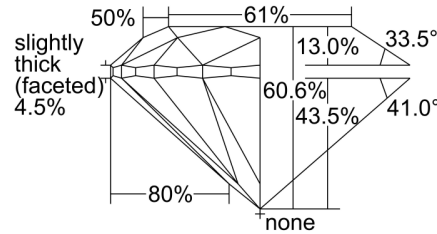

GIA NATURAL DIAMOND GRADING REPORT

July 12, 2024
GIA Report Number 6491909354
Shape and Cutting Style ..... Round Brilliant
Measurements ..... 8.07 - 8.11 x 4.90 mm

GRADING RESULTS

Carat Weight ..... 2.00 carat
Color Grade ..... H
Clarity Grade VS2
Cut Grade ..... Excellent

ADDITIONAL GRADING INFORMATION

Polish ..... Excellent
Symmetry ..... Excellent
Fluorescence ..... None
Inscription(s): GIA 6491909354

Comments: Additional clouds are not shown. Pinpoints are not shown.

PROPORTIONS

Profile to actual proportions