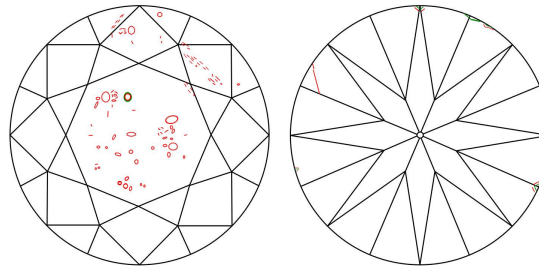

GIA NATURAL DIAMOND GRADING REPORT

July 15, 2024
 GIA Report Number 6491915061
 Shape and Cutting Style Round Brilliant
 Measurements 6.35 - 6.39 x 4.00 mm

GRADING RESULTS

Carat Weight 1.01 carat
 Color Grade G
 Clarity Grade SI2
 Cut Grade Excellent

ADDITIONAL GRADING INFORMATION

Polish Excellent
 Symmetry Excellent
 Fluorescence Medium Blue
 Inscription(s): GIA 6491915061

Comments: Additional clouds are not shown. Pinpoints are not shown.

PROPORTIONS

Profile to actual proportions

CLARITY CHARACTERISTICS

KEY TO SYMBOLS*

- Crystal
- Cloud
- ~ Feather
- Knot
- \\ Needle
- ~ Indented Natural
- ^ Natural

* Red symbols denote internal characteristics (inclusions). Green or black symbols denote external characteristics (blemishes). Diagram is an approximate representation of the diamond, and symbols shown indicate type, position, and approximate size of clarity characteristics. All clarity characteristics may not be shown. Details of finish are not shown.