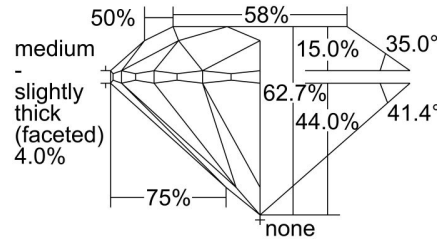

GIA NATURAL DIAMOND GRADING REPORT

July 15, 2024
 GIA Report Number 6491915061
 Shape and Cutting Style Round Brilliant
 Measurements 6.35 - 6.39 x 4.00 mm

GRADING RESULTS

Carat Weight 1.01 carat
 Color Grade G
 Clarity Grade SI2
 Cut Grade Excellent

Profile to actual proportions

CLARITY CHARACTERISTICS

KEY TO SYMBOLS*

- Crystal
- Cloud
- ~ Feather
- Knot
- \\ Needle
- ~ Indented Natural
- ^ Natural

* Red symbols denote internal characteristics (inclusions). Green or black symbols denote external characteristics (blemishes). Diagram is an approximate representation of the diamond, and symbols shown indicate type, position, and approximate size of clarity characteristics. All clarity characteristics may not be shown. Details of finish are not shown.