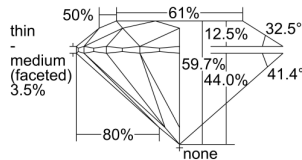

GIA®

FACSIMILE

GIA REPORT

6491918614

Verify this report at GIA.edu

GIA NATURAL DIAMOND DOSSIER®

July 16, 2024
GIA Report Number **6491918614**
Shape and Cutting Style ..... **Round Brilliant**
Measurements ..... **4.37 - 4.41 x 2.62 mm**

GRADING RESULTS

Carat Weight ..... **0.30 carat**
Color Grade ..... **H**
Clarity Grade **VS2**
Cut Grade ..... **Excellent**

ADDITIONAL GRADING INFORMATION

Polish ..... **Excellent**
Symmetry ..... **Excellent**
Fluorescence ..... **None**
Clarity Characteristics..... **Cloud, Needle, Crystal**
Inscription(s): **GIA 6491918614**

PROPORTIONS

Profile to actual proportions

GRADING SCALES

GIA COLOR SCALE	GIA CLARITY SCALE	GIA CUT SCALE	
D	FLAWLESS	EXCELLENT	
E	INTERNALLY FLAWLESS		
F		VVS₁	VERY GOOD
G	VVS₂		
H	VS₁	GOOD	
I	VS₂		
J	SI₁	FAIR	
K	SI₂		
L	I₁	POOR	
M	I₂		
N	I₃		
O			
P			
Q			
R			
S			
T			
U			
V			
W			
X			
Y			
Z