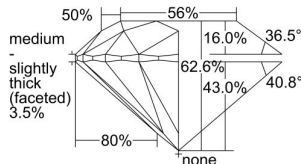

GIA®

FACSIMILE

GIA REPORT 6491918724

Verify this report at GIA.edu

GIA NATURAL DIAMOND DOSSIER®

July 16, 2024
GIA Report Number **6491918724**
Shape and Cutting Style ..... **Round Brilliant**
Measurements ..... **4.32 - 4.34 x 2.71 mm**

GRADING RESULTS

Carat Weight ..... **0.31 carat**
Color Grade ..... **F**
Clarity Grade **VS1**
Cut Grade ..... **Excellent**

ADDITIONAL GRADING INFORMATION

Polish ..... **Excellent**
Symmetry ..... **Excellent**
Fluorescence ..... **None**
Clarity Characteristics..... **Crystal, Cloud, Needle, Pinpoint**
Inscription(s): **GIA 6491918724**

PROPORTIONS

Profile to actual proportions

GRADING SCALES

GIA COLOR SCALE	GIA CLARITY SCALE	GIA CUT SCALE
COLOURLESS	FLAWLESS	EXCELLENT
D	INTERNALLY FLAWLESS	
E	VVS₁	VERY GOOD
F		
G	VVS₂	
H	VS₁	GOOD
I		
J	VS₂	
K	SI₁	FAIR
L		
M	SI₂	
N	I₁	POOR
O		
P	I₂	
Q	I₃	
R		
S		
T		
U		
V		
W		
X		
Y		
Z