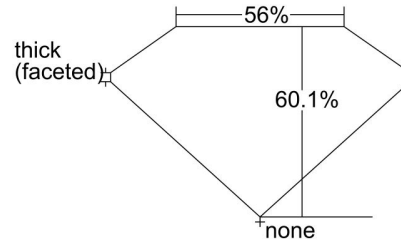

GIA NATURAL DIAMOND GRADING REPORT

July 16, 2024
 GIA Report Number 6491919272
 Shape and Cutting Style Oval Brilliant
 Measurements 9.92 x 6.25 x 3.76 mm

GRADING RESULTS

Carat Weight 1.50 carat
 Color Grade G
 Clarity Grade VS2

ADDITIONAL GRADING INFORMATION

Polish Excellent
 Symmetry Excellent
 Fluorescence None
 Inscription(s): GIA 6491919272

Comments: Clouds are not shown. Pinpoints are not shown.

PROPORTIONS

Profile not to actual proportions

CLARITY CHARACTERISTICS

KEY TO SYMBOLS*

- Crystal
- ~ Feather
- \\ Needle
- ^ Natural

* Red symbols denote internal characteristics (inclusions). Green or black symbols denote external characteristics (blemishes). Diagram is an approximate representation of the diamond, and symbols shown indicate type, position, and approximate size of clarity characteristics. All clarity characteristics may not be shown. Details of finish are not shown.