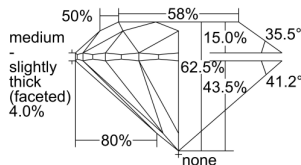

GIA®

FACSIMILE

GIA REPORT 6491921569

Verify this report at GIA.edu

GIA NATURAL DIAMOND DOSSIER®

July 12, 2024
GIA Report Number **6491921569**
Shape and Cutting Style ..... **Round Brilliant**
Measurements ..... **4.69 - 4.72 x 2.94 mm**

GRADING RESULTS

Carat Weight ..... **0.40 carat**
Color Grade ..... **F**
Clarity Grade **S12**
Cut Grade ..... **Excellent**

ADDITIONAL GRADING INFORMATION

Polish ..... **Excellent**
Symmetry ..... **Excellent**
Fluorescence ..... **None**
Clarity Characteristics..... **Crystal, Cloud**
Inscription(s): **GIA 6491921569**

PROPORTIONS

Profile to actual proportions

GRADING SCALES

GIA COLOR SCALE

COLORESS	D
	E
	F
	G
	H
	I
	J
NEAR COLORESS	K
	L
FAIN	M
	N
	O
	P
VERY LIGHT	Q
	R
	S
	T
	U
	V
	W
	X
	Y
LIGHT	Z

GIA CLARITY SCALE

VERY VERY SLIGHTLY INCLUDED	FLAWLESS
	INTERNALLY FLAWLESS
VERY SLIGHTLY INCLUDED	VVS₁
	VVS₂
SLIGHTLY INCLUDED	VS₁
	VS₂
INCLUDED	I₁
	I₂
	I₃

GIA CUT SCALE

EXCELLENT
VERY GOOD
GOOD
FAIR
POOR