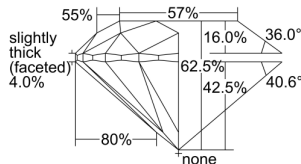

GIA®

FACSIMILE

GIA REPORT 6491924693

Verify this report at GIA.edu

GIA NATURAL DIAMOND DOSSIER®

July 16, 2024
GIA Report Number **6491924693**
Shape and Cutting Style ..... **Round Brilliant**
Measurements ..... **6.10 - 6.14 x 3.83 mm**

GRADING RESULTS

Carat Weight ..... **0.90 carat**
Color Grade ..... **G**
Clarity Grade **VS2**
Cut Grade ..... **Excellent**

ADDITIONAL GRADING INFORMATION

Polish ..... **Excellent**
Symmetry ..... **Excellent**
Fluorescence ..... **None**
Clarity Characteristics ..... **Crystal**
Inscription(s): **GIA 6491924693**

PROPORTIONS

Profile to actual proportions

GRADING SCALES

GIA COLOR SCALE	GIA CLARITY SCALE	GIA CUT SCALE	
D	FLAWLESS	EXCELLENT	
E	INTERNALLY FLAWLESS		
F		VVS₁	VERY GOOD
G	VVS₂		
H	VS₁	GOOD	
I	VS₂		
J	SI₁	FAIR	
K	SI₂		
L	I₁	POOR	
M	I₂		
N	I₃		
O			
P			
Q			
R			
S			
T			
U			
V			
W			
X			
Y			
Z