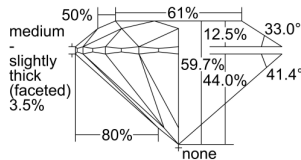

GIA®

FACSIMILE

GIA REPORT 6491934131

Verify this report at GIA.edu

GIA NATURAL DIAMOND DOSSIER®

July 16, 2024
GIA Report Number **6491934131**
Shape and Cutting Style ..... **Round Brilliant**
Measurements ..... **4.31 - 4.33 x 2.58 mm**

GRADING RESULTS

Carat Weight ..... **0.29 carat**
Color Grade ..... **G**
Clarity Grade ..... **Internally Flawless**
Cut Grade ..... **Excellent**

ADDITIONAL GRADING INFORMATION

Polish ..... **Excellent**
Symmetry ..... **Excellent**
Fluorescence ..... **None**
Clarity Characteristics... **Surface Graining, Minor Details of Polish**
Inspection(s): **GIA 6491934131**

PROPORTIONS

Profile to actual proportions

GRADING SCALES

GIA COLOR SCALE	GIA CLARITY SCALE	GIA CUT SCALE	
D	FLAWLESS	EXCELLENT	
E	INTERNALLY FLAWLESS		
F		VVS₁	VERY GOOD
G	VVS₂		
H	VS₁	GOOD	
I	VS₂		
J	SI₁	FAIR	
K	SI₂		
L	I₁	POOR	
M	I₂		
N	I₃		
O			
P			
Q			
R			
S			
T			
U			
V			
W			
X			
Y			
Z