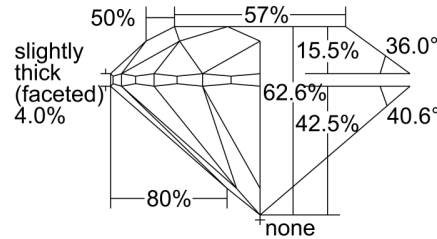

GIA NATURAL DIAMOND GRADING REPORT

July 19, 2024  
 GIA Report Number ..... 6491940779  
 Shape and Cutting Style ..... Round Brilliant  
 Measurements ..... 6.34 - 6.39 x 3.98 mm

GRADING RESULTS

Carat Weight ..... 1.01 carat  
 Color Grade ..... G  
 Clarity Grade ..... VS1  
 Cut Grade ..... Excellent

PROPORTIONS

Profile to actual proportions

CLARITY CHARACTERISTICS

KEY TO SYMBOLS\*

- ☉ Cloud
- Crystal
- Pinpoint

\* Red symbols denote internal characteristics (inclusions). Green or black symbols denote external characteristics (blemishes). Diagram is an approximate representation of the diamond, and symbols shown indicate type, position, and approximate size of clarity characteristics. All clarity characteristics may not be shown. Details of finish are not shown.