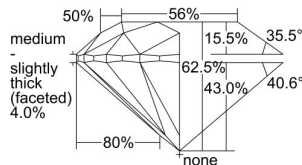

GIA®

FACSIMILE

GIA REPORT

6491974341

Verify this report at GIA.edu

GIA NATURAL DIAMOND DOSSIER®

July 22, 2024
GIA Report Number **6491974341**
Shape and Cutting Style ..... **Round Brilliant**
Measurements ..... **5.38 - 5.41 x 3.37 mm**

GRADING RESULTS

Carat Weight ..... **0.61 carat**
Color Grade ..... **G**
Clarity Grade **VS2**
Cut Grade ..... **Excellent**

ADDITIONAL GRADING INFORMATION

Polish ..... **Excellent**
Symmetry ..... **Excellent**
Fluorescence ..... **None**
Clarity Characteristics ..... **Cloud, Crystal**
Inscription(s): **GIA 6491974341**

PROPORTIONS

Profile to actual proportions

GRADING SCALES

GIA COLOR SCALE	GIA CLARITY SCALE	GIA CUT SCALE	
D	FLAWLESS	EXCELLENT	
E	INTERNALLY FLAWLESS		
F		VVS₁	VERY GOOD
G	VVS₂		
H	VS₁	GOOD	
I	VS₂		
J	SI₁	FAIR	
K	SI₂		
L	I₁	POOR	
M	I₂		
N	I₃		
O			
P			
Q			
R			
S			
T			
U			
V			
W			
X			
Y			
Z