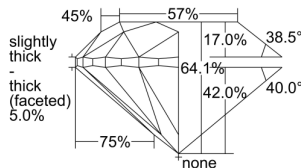

GIA®

FACSIMILE

GIA REPORT 6491977380

Verify this report at GIA.edu

GIA NATURAL DIAMOND DOSSIER®

July 22, 2024
GIA Report Number **6491977380**
Shape and Cutting Style ..... **Round Brilliant**
Measurements ..... **4.92 - 4.97 x 3.17 mm**

GRADING RESULTS

Carat Weight ..... **0.50 carat**
Color Grade ..... **E**
Clarity Grade **VS1**
Cut Grade ..... **Very Good**

ADDITIONAL GRADING INFORMATION

Polish ..... **Excellent**
Symmetry ..... **Very Good**
Fluorescence ..... **None**
Clarity Characteristics..... **Crystal, Needle, Pinpoint**
Inscription(s): **GIA 6491977380**

PROPORTIONS

Profile to actual proportions