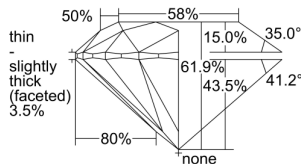

GIA®

FACSIMILE

GIA REPORT 6491979366

Verify this report at GIA.edu

GIA NATURAL DIAMOND DOSSIER®

July 22, 2024
GIA Report Number 6491979366
Shape and Cutting Style ..... Round Brilliant
Measurements ..... 4.94 - 4.96 x 3.07 mm

GRADING RESULTS

Carat Weight ..... 0.46 carat
Color Grade I
Clarity Grade VS2
Cut Grade ..... Excellent

ADDITIONAL GRADING INFORMATION

Polish ..... Excellent
Symmetry ..... Excellent
Fluorescence ..... None
Clarity Characteristics ..... Crystal
Inscription(s): GIA 6491979366

PROPORTIONS

Profile to actual proportions

GRADING SCALES

GIA COLOR SCALE	GIA CLARITY SCALE	GIA CUT SCALE	
D	FLAWLESS	EXCELLENT	
E	INTERNALLY FLAWLESS		
F		VVS₁	VERY GOOD
G	VVS₂		
H	VS₁	GOOD	
I	VS₂		
J	SI₁	FAIR	
K	SI₂		
L	I₁	POOR	
M	I₂		
N	I₃		
O			
P			
Q			
R			
S			
T			
U			
V			
W			
X			
Y			
Z