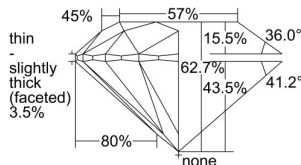

GIA®

FACSIMILE

GIA REPORT 6491995276

Verify this report at GIA.edu

GIA NATURAL DIAMOND DOSSIER®

July 23, 2024
GIA Report Number **6491995276**
Shape and Cutting Style ..... **Round Brilliant**
Measurements ..... **5.06 - 5.08 x 3.18 mm**

GRADING RESULTS

Carat Weight ..... **0.50 carat**
Color Grade ..... **G**
Clarity Grade **VS2**
Cut Grade ..... **Excellent**

ADDITIONAL GRADING INFORMATION

Polish ..... **Excellent**
Symmetry ..... **Excellent**
Fluorescence ..... **None**
Clarity Characteristics ..... **Crystal, Cloud**
Inscription(s): **GIA 6491995276**

PROPORTIONS

Profile to actual proportions