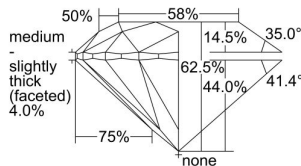

GIA®

FACSIMILE

GIA REPORT 6491999276

Verify this report at GIA.edu

GIA NATURAL DIAMOND DOSSIER®

July 23, 2024
GIA Report Number **6491999276**
Shape and Cutting Style ..... **Round Brilliant**
Measurements ..... **4.54 - 4.58 x 2.85 mm**

GRADING RESULTS

Carat Weight ..... **0.37 carat**
Color Grade ..... **D**
Clarity Grade **S11**
Cut Grade ..... **Excellent**

ADDITIONAL GRADING INFORMATION

Polish ..... **Excellent**
Symmetry ..... **Excellent**
Fluorescence ..... **None**
Clarity Characteristics ..... **Crystal**
Inscription(s): **GIA 6491999276**

PROPORTIONS

Profile to actual proportions

GRADING SCALES

GIA COLOR SCALE	GIA CLARITY SCALE	GIA CUT SCALE	
D	FLAWLESS	EXCELLENT	
E	INTERNALLY FLAWLESS		
F		VVS₁	VERY GOOD
G	VVS₂		
H	VS₁	GOOD	
I	VS₂		
J	S1₁	FAIR	
K	S1₂		
L	I₁	POOR	
M	I₂		
N	I₃		
O			
P			
Q			
R			
S			
T			
U			
V			
W			
X			
Y			
Z