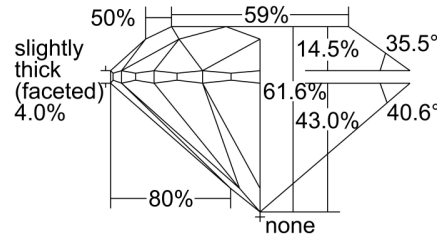

GIA NATURAL DIAMOND GRADING REPORT

April 11, 2024  
 GIA Report Number ..... 6492046410  
 Shape and Cutting Style ..... Round Brilliant  
 Measurements ..... 8.18 - 8.24 x 5.06 mm

GRADING RESULTS

Carat Weight ..... 2.14 carat  
 Color Grade ..... I  
 Clarity Grade ..... VS2  
 Cut Grade ..... Excellent

PROPORTIONS

Profile to actual proportions

CLARITY CHARACTERISTICS

KEY TO SYMBOLS\*

- Crystal
- ⊗ Cloud
- ~ Feather
- \\ Needle

\* Red symbols denote internal characteristics (inclusions). Green or black symbols denote external characteristics (blemishes). Diagram is an approximate representation of the diamond, and symbols shown indicate type, position, and approximate size of clarity characteristics. All clarity characteristics may not be shown. Details of finish are not shown.