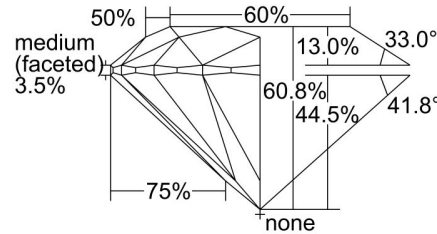

GIA NATURAL DIAMOND GRADING REPORT

April 12, 2024
 GIA Report Number 6492050893
 Shape and Cutting Style Round Brilliant
 Measurements 6.49 - 6.53 x 3.96 mm

GRADING RESULTS

Carat Weight 1.01 carat
 Color Grade I
 Clarity Grade VS1
 Cut Grade Excellent

Profile to actual proportions

CLARITY CHARACTERISTICS

KEY TO SYMBOLS*

- Crystal
- Pinpoint
- ∖ Needle

* Red symbols denote internal characteristics (inclusions). Green or black symbols denote external characteristics (blemishes). Diagram is an approximate representation of the diamond, and symbols shown indicate type, position, and approximate size of clarity characteristics. All clarity characteristics may not be shown. Details of finish are not shown.