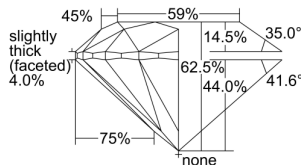

GIA®

FACSIMILE

GIA REPORT 6492055724

Verify this report at GIA.edu

GIA NATURAL DIAMOND DOSSIER®

April 11, 2024
GIA Report Number 6492055724
Shape and Cutting Style ..... Round Brilliant
Measurements ..... 5.07 - 5.09 x 3.18 mm

GRADING RESULTS

Carat Weight ..... 0.51 carat
Color Grade ..... D
Clarity Grade VVS1
Cut Grade ..... Excellent

ADDITIONAL GRADING INFORMATION

Polish ..... Excellent
Symmetry ..... Excellent
Fluorescence ..... Medium Blue
Clarity Characteristics ..... Pinpoint
Inscription(s): GIA 6492055724

PROPORTIONS

Profile to actual proportions

GRADING SCALES

GIA COLOR SCALE	GIA CLARITY SCALE	GIA CUT SCALE
COLOURLESS	FLAWLESS	EXCELLENT
D	INTERNALLY FLAWLESS	
E	VVS₁	VERY GOOD
F		
G	VS₁	GOOD
H		
I	SI₁	FAIR
J		
K	I₁	POOR
L		
M	I₂	
N		
O	I₃	
P		
Q		
R		
S		
T		
U		
V		
W		
X		
Y		
Z