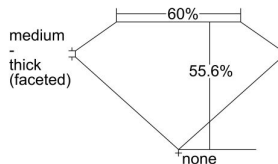

GIA®

FACSIMILE

GIA REPORT 6492062988

Verify this report at GIA.edu

GIA NATURAL DIAMOND DOSSIER®

April 11, 2024
GIA Report Number 6492062988
Shape and Cutting Style ..... Heart Brilliant
Measurements ..... 4.27 x 4.70 x 2.62 mm

GRADING RESULTS

Carat Weight ..... 0.30 carat
Color Grade I
Clarity Grade VS2

ADDITIONAL GRADING INFORMATION

Polish ..... Excellent
Symmetry ..... Very Good
Fluorescence ..... None
Clarity Characteristics ..... Feather, Cloud
Inscription(s): GIA 6492062988

PROPORTIONS

Profile not to actual proportions

GRADING SCALES

GIA COLOR SCALE		GIA CLARITY SCALE			
COLORLESS	D	VERY VERY SLIGHTLY INCLUDED	FLAWLESS		
	E		INTERNALLY FLAWLESS		
	F	VERY SLIGHTLY INCLUDED	VVS₁		
	G		VVS₂		
	H		VS₁		
	NEAR COLORLESS	I	SLIGHTLY INCLUDED	VS₂	
		J		SI₁	
		FAINT	K	INCLUDED	SI₂
			L		I₁
			M		I₂
VERT LIGHT	N	LIGHT	I₃		
	O				
	P				
	Q				
	R