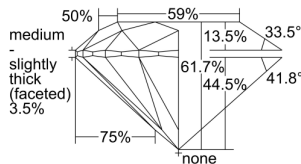

GIA®

FACSIMILE

GIA REPORT 6492064668

Verify this report at GIA.edu

GIA NATURAL DIAMOND DOSSIER®

April 12, 2024
GIA Report Number **6492064668**
Shape and Cutting Style ..... **Round Brilliant**
Measurements ..... **5.19 - 5.23 x 3.22 mm**

GRADING RESULTS

Carat Weight ..... **0.53 carat**
Color Grade ..... **L**
Clarity Grade **S11**
Cut Grade ..... **Excellent**

ADDITIONAL GRADING INFORMATION

Polish ..... **Excellent**
Symmetry ..... **Excellent**
Fluorescence ..... **None**
Clarity Characteristics..... **Cloud, Crystal, Feather**
Inscription(s): **GIA 6492064668**

PROPORTIONS

Profile to actual proportions

GRADING SCALES

GIA COLOR SCALE	GIA CLARITY SCALE	GIA CUT SCALE	
D	FLAWLESS	EXCELLENT	
E	INTERNALLY FLAWLESS		
F		VVS₁	VERY GOOD
G	VVS₂		
H	VS₁	GOOD	
I	VS₂		
J	S1₁	FAIR	
K	S1₂		
L	I₁	POOR	
M	I₂		
N	I₃		
O			
P			
Q			
R			
S			
T			
U			
V			
W			
X			
Y			
Z