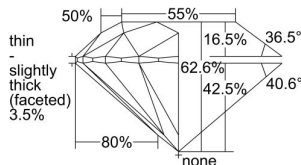

GIA®

FACSIMILE

GIA REPORT 6492072518

Verify this report at GIA.edu

GIA NATURAL DIAMOND DOSSIER®

April 15, 2024
GIA Report Number **6492072518**
Shape and Cutting Style ..... **Round Brilliant**
Measurements ..... **5.79 - 5.84 x 3.64 mm**

GRADING RESULTS

Carat Weight ..... **0.76 carat**
Color Grade ..... **G**
Clarity Grade **S11**
Cut Grade ..... **Excellent**

ADDITIONAL GRADING INFORMATION

Polish ..... **Excellent**
Symmetry ..... **Excellent**
Fluorescence ..... **None**
Clarity Characteristics..... **Cloud, Crystal**
Inscription(s): **GIA 6492072518**

PROPORTIONS

Profile to actual proportions

GRADING SCALES

GIA COLOR SCALE	GIA CLARITY SCALE	GIA CUT SCALE	
D	FLAWLESS	EXCELLENT	
E	INTERNALLY FLAWLESS		
F		VVS₁	VERY GOOD
G	VVS₂		
H	VS₁	GOOD	
I	VS₂		
J	S1₁	FAIR	
K	S1₂		
L	I₁	POOR	
M	I₂		
N	I₃		
O			
P			
Q			
R			
S			
T			
U			
V			
W			
X			
Y			
Z