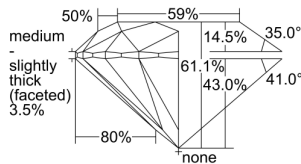

GIA®

FACSIMILE

GIA REPORT 6492078229

Verify this report at GIA.edu

GIA NATURAL DIAMOND DOSSIER®

April 18, 2024
GIA Report Number **6492078229**
Shape and Cutting Style ..... **Round Brilliant**
Measurements ..... **4.17 - 4.20 x 2.56 mm**

GRADING RESULTS

Carat Weight ..... **0.27 carat**
Color Grade ..... **H**
Clarity Grade **VS2**
Cut Grade ..... **Excellent**

ADDITIONAL GRADING INFORMATION

Polish ..... **Excellent**
Symmetry ..... **Excellent**
Fluorescence ..... **None**
Clarity Characteristics ..... **Crystal, Cloud**
Inscription(s): **GIA 6492078229**

PROPORTIONS

Profile to actual proportions

GRADING SCALES

GIA COLOR SCALE	GIA CLARITY SCALE	GIA CUT SCALE	
D	FLAWLESS	EXCELLENT	
E	INTERNALLY FLAWLESS		
F		VVS₁	VERY GOOD
G	VVS₂		
H	VS₁	GOOD	
I	VS₂		
J	SI₁	FAIR	
K	SI₂		
L	I₁	POOR	
M	I₂		
N	I₃		
O