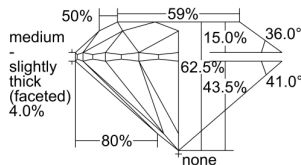

GIA®

FACSIMILE

GIA REPORT

6492094668

Verify this report at GIA.edu

GIA NATURAL DIAMOND DOSSIER®

April 16, 2024
GIA Report Number **6492094668**
Shape and Cutting Style ..... **Round Brilliant**
Measurements ..... **5.70 - 5.74 x 3.58 mm**

GRADING RESULTS

Carat Weight ..... **0.73 carat**
Color Grade ..... **I**
Clarity Grade **VVS1**
Cut Grade ..... **Excellent**

ADDITIONAL GRADING INFORMATION

Polish ..... **Excellent**
Symmetry ..... **Excellent**
Fluorescence ..... **None**
Clarity Characteristics..... **Pinpoint, Cloud**
Inscription(s): **GIA 6492094668**

PROPORTIONS

Profile to actual proportions

GRADING SCALES

GIA COLOR SCALE

COLORESS	D
	E
	F
	G
	H
	I
	J
NEAR COLORESS	K
	L
FANIT	M
	N
	O
	P
VERY LIGHT	R
	S
	T
	U
	V
	W
	X
	Y
LIGHT	Z

GIA CLARITY SCALE

FLAWLESS	INTERNAL FLAWLESS	
		FLAWLESS
VERY VERY SLIGHTLY INCLUDED	VVS₁	
	VVS₂	
VERY SLIGHTLY INCLUDED	VS₁	
	VS₂	
SLIGHTLY INCLUDED	SI₁	
	SI₂	
INCLUDED	I₁	
	I₂	
	I₃	

GIA CUT SCALE

EXCELLENT
VERY GOOD
GOOD
FAIR
POOR