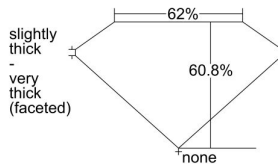

GIA®

FACSIMILE

GIA REPORT 6492101912

Verify this report at GIA.edu

GIA NATURAL DIAMOND DOSSIER®

April 16, 2024
GIA Report Number **6492101912**
Shape and Cutting Style ..... **Heart Brilliant**
Measurements ..... **4.01 x 4.70 x 2.86 mm**

GRADING RESULTS

Carat Weight ..... **0.31 carat**
Color Grade ..... **I**
Clarity Grade **VS2**

ADDITIONAL GRADING INFORMATION

Polish ..... **Excellent**
Symmetry ..... **Very Good**
Fluorescence ..... **Faint**
Clarity Characteristics ..... **Crystal, Cloud**
Inscription(s): **GIA 6492101912**

PROPORTIONS

Profile not to actual proportions

GRADING SCALES

GIA COLOR SCALE		GIA CLARITY SCALE		
COLORLESS	D	VERY VERY SLIGHTLY INCLUDED	FLAWLESS	
	E		INTERNALLY FLAWLESS	
	F		VS₁	
	NEAR COLORLESS	G	VERY SLIGHTLY INCLUDED	VS₂
		H		VS₁
		I	SLIGHTLY INCLUDED	VS₂
		J		SI₁
		K		SI₂
	FAINT	L	INCLUDED	I₁
		M		I₂
N		I₃		
O				
VERY LIGHT		P		
		Q		
		R		
		S		
LIGHT	T			
	U			
	V			
	W			
	X			
	Y			
	Z