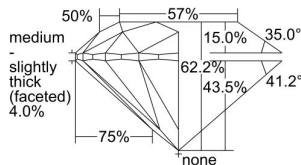

GIA®

FACSIMILE

GIA REPORT 6492123722

Verify this report at GIA.edu

GIA NATURAL DIAMOND DOSSIER®

April 18, 2024
GIA Report Number **6492123722**
Shape and Cutting Style ..... **Round Brilliant**
Measurements ..... **4.74 - 4.77 x 2.96 mm**

GRADING RESULTS

Carat Weight ..... **0.41 carat**
Color Grade ..... **I**
Clarity Grade **VVS1**
Cut Grade ..... **Excellent**

ADDITIONAL GRADING INFORMATION

Polish ..... **Excellent**
Symmetry ..... **Excellent**
Fluorescence ..... **Faint**
Clarity Characteristics ..... **Pinpoint**
Inscription(s): **GIA 6492123722**

PROPORTIONS

Profile to actual proportions

GRADING SCALES

GIA COLOR SCALE	GIA CLARITY SCALE	GIA CUT SCALE	
D	FLAWLESS	EXCELLENT	
E	INTERNALLY FLAWLESS		
F		VVS₁	VERY GOOD
G	VVS₂		
H	VS₁	GOOD	
I	VS₂		
J	SI₁	FAIR	
K	SI₂		
L	I₁	POOR	
M	I₂		
N	I₃		
O			
P			
Q			
R			
S			
T			
U			
V			
W			
X			
Y			
Z