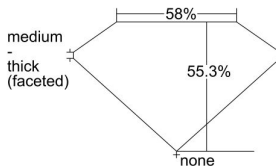

GIA®

FACSIMILE

GIA REPORT 6492140621

Verify this report at GIA.edu

GIA NATURAL DIAMOND DOSSIER®

April 22, 2024
GIA Report Number **6492140621**
Shape and Cutting Style ..... **Heart Brilliant**
Measurements ..... **4.41 x 5.02 x 2.78 mm**

GRADING RESULTS

Carat Weight ..... **0.35 carat**
Color Grade ..... **E**
Clarity Grade **S12**

ADDITIONAL GRADING INFORMATION

Polish ..... **Very Good**
Symmetry ..... **Very Good**
Fluorescence ..... **Medium Blue**
Clarity Characteristics ..... **Feather**
Inscription(s): GIA 6492140621

PROPORTIONS

Profile not to actual proportions

GRADING SCALES

GIA COLOR SCALE		GIA CLARITY SCALE			
COLORLESS	D	VERY VERY SLIGHTLY INCLUDED	FLAWLESS		
	E		INTERNALLY FLAWLESS		
	F	VERY SLIGHTLY INCLUDED	VVS₁		
	G		VVS₂		
	H		VS₁		
	NEAR COLORLESS	I	SLIGHTLY INCLUDED	VS₂	
		J		S1₁	
		FAINT	K	INCLUDED	S1₂
			L		I₁
			M		I₂
VERT LIGHT	N	LIGHT	I₃		
	O				
	P				
	Q				
	R				
	S				
	T				
LIGHT	U				
	V				
	W				
	X				
Y					
Z