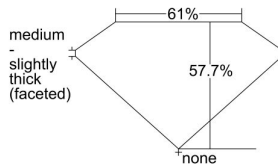

GIA®

FACSIMILE

GIA REPORT 6492140782

Verify this report at GIA.edu

GIA NATURAL DIAMOND DOSSIER®

April 19, 2024
GIA Report Number **6492140782**
Shape and Cutting Style ..... **Heart Brilliant**
Measurements ..... **4.21 x 4.67 x 2.70 mm**

GRADING RESULTS

Carat Weight ..... **0.30 carat**
Color Grade ..... **E**
Clarity Grade **VVS2**

ADDITIONAL GRADING INFORMATION

Polish ..... **Excellent**
Symmetry ..... **Very Good**
Fluorescence ..... **None**
Clarity Characteristics..... **Pinpoint, Feather, Surface Graining**
Inscription(s): **GIA 6492140782**

PROPORTIONS

Profile not to actual proportions

GRADING SCALES

GIA COLOR SCALE		GIA CLARITY SCALE			
COLORLESS	D	VERY VERY SLIGHTLY INCLUDED	FLAWLESS		
	E		INTERNALLY FLAWLESS		
	F	VERY SLIGHTLY INCLUDED	VVS₁		
	G		VVS₂		
	H		VS₁		
	NEAR COLORLESS	I	SLIGHTLY INCLUDED	VS₂	
		J		SI₁	
		FAINT	K	INCLUDED	SI₂
			L		I₁
			M		I₂
VERT LIGHT	N	LIGHT	I₃		
	O				
	P				
	Q				
	R