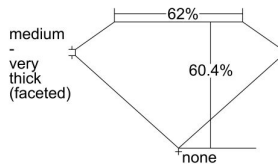

GIA®

FACSIMILE

GIA REPORT 6492141737

Verify this report at gia.edu

GIA NATURAL DIAMOND DOSSIER®

April 22, 2024
GIA Report Number **6492141737**
Shape and Cutting Style ..... **Heart Brilliant**
Measurements ..... **4.10 x 4.59 x 2.77 mm**

GRADING RESULTS

Carat Weight ..... **0.31 carat**
Color Grade ..... **H**
Clarity Grade **VS1**

ADDITIONAL GRADING INFORMATION

Polish ..... **Excellent**
Symmetry ..... **Very Good**
Fluorescence ..... **Faint**
Clarity Characteristics ..... **Crystal, Cloud**
Inscription(s): **GIA 6492141737**

PROPORTIONS

Profile not to actual proportions

GRADING SCALES

GIA COLOR SCALE		GIA CLARITY SCALE			
COLORLESS	D	VERY VERY SLIGHTLY INCLUDED	FLAWLESS		
	E		INTERNALLY FLAWLESS		
	F	VERY SLIGHTLY INCLUDED	VVS₁		
	G		VVS₂		
	H		VS₁		
	NEAR COLORLESS	I	SLIGHTLY INCLUDED	VS₂	
		J		SI₁	
		FAINT	K	INCLUDED	SI₂
			L		I₁
			M		I₂
VERT LIGHT	N		INCLUDED	I₃	
	O				
	P				
	Q				
	LIGHT		R		
		S			
		T			
U					
V					
W					
X					
Y					
Z