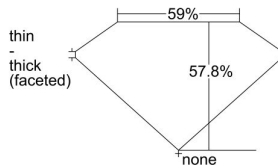

GIA®

FACSIMILE

GIA REPORT 6492144159

Verify this report at GIA.edu

GIA NATURAL DIAMOND DOSSIER®

April 25, 2024
GIA Report Number **6492144159**
Shape and Cutting Style ..... **Heart Brilliant**
Measurements ..... **4.12 x 4.80 x 2.78 mm**

GRADING RESULTS

Carat Weight ..... **0.32 carat**
Color Grade ..... **G**
Clarity Grade **VVS1**

ADDITIONAL GRADING INFORMATION

Polish ..... **Excellent**
Symmetry ..... **Very Good**
Fluorescence ..... **None**
Clarity Characteristics ..... **Feather**
Inscription(s): GIA 6492144159

PROPORTIONS

Profile not to actual proportions

GRADING SCALES

GIA COLOR SCALE		GIA CLARITY SCALE			
COLORLESS	D	VERY VERY SLIGHTLY INCLUDED	FLAWLESS		
	E		INTERNALLY FLAWLESS		
	F		VVS₁		
	NEAR COLORLESS	G	VERY SLIGHTLY INCLUDED	VVS₂	
		H		VS₁	
		FAINT	I	SLIGHTLY INCLUDED	VS₂
			J		SI₁
			K		SI₂
	LIGHT	L	INCLUDED	I₁	
		M		I₂	
N		I₃			
O					
P					
Q					
R					
S					
T					
U					
V					
W					
X					
Y					
Z