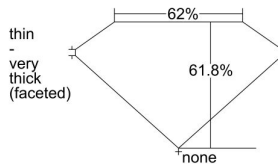

GIA®

FACSIMILE

GIA REPORT 6492154781

Verify this report at GIA.edu

GIA NATURAL DIAMOND DOSSIER®

April 29, 2024
GIA Report Number **6492154781**
Shape and Cutting Style ..... **Marquise Brilliant**
Measurements ..... **7.67 x 3.81 x 2.36 mm**

GRADING RESULTS

Carat Weight ..... **0.42 carat**
Color Grade ..... **E**
Clarity Grade **S11**

ADDITIONAL GRADING INFORMATION

Polish ..... **Excellent**
Symmetry ..... **Very Good**
Fluorescence ..... **Medium Blue**
Clarity Characteristics ..... **Crystal, Cloud**
Inscription(s): **GIA 6492154781**

PROPORTIONS

Profile not to actual proportions

GRADING SCALES

GIA COLOR SCALE		GIA CLARITY SCALE	
COLORLESS	D	VERY VERY SLIGHTLY INCLUDED	FLAWLESS
	E		INTERNALLY FLAWLESS
	F		VVS₁
	G		VVS₂
	H		VS₁
	I		VS₂
	J		S1₁
	K		S1₂
	L		I₁
	M		I₂
NEAR COLORLESS	N	SLIGHTLY INCLUDED	I₃
	O		
	P		
	Q		
FAINT	R	INCLUDED	
	S		
	T		
	U		
VERY LIGHT	V		
	W		
	X		
	Y		
LIGHT	Z