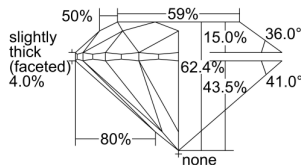

GIA®

FACSIMILE

GIA REPORT 6492170928

Verify this report at GIA.edu

GIA NATURAL DIAMOND DOSSIER®

May 02, 2024
GIA Report Number **6492170928**
Shape and Cutting Style ..... **Round Brilliant**
Measurements ..... **5.89 - 5.92 x 3.69 mm**

GRADING RESULTS

Carat Weight ..... **0.80 carat**
Color Grade ..... **G**
Clarity Grade **S11**
Cut Grade ..... **Excellent**

ADDITIONAL GRADING INFORMATION

Polish ..... **Excellent**
Symmetry ..... **Excellent**
Fluorescence ..... **None**
Clarity Characteristics ..... **Cloud**
Inscription(s): **GIA 6492170928**

PROPORTIONS

Profile to actual proportions

GRADING SCALES

GIA COLOR SCALE	GIA CLARITY SCALE	GIA CUT SCALE	
D	FLAWLESS	EXCELLENT	
E	INTERNALLY FLAWLESS		
F		VVS₁	VERY GOOD
G	VVS₂		
H	VS₁	GOOD	
I	VS₂		
J	S1₁	FAIR	
K	S1₂		
L	I₁	POOR	
M	I₂		
N	I₃		
O			
P			
Q			
R			
S			
T			
U			
V			
W			
X			
Y			
Z