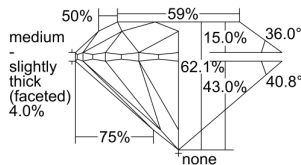

GIA®

FACSIMILE

GIA REPORT 6492172640

Verify this report at GIA.edu

GIA NATURAL DIAMOND DOSSIER®

May 27, 2024
GIA Report Number **6492172640**
Shape and Cutting Style ..... **Round Brilliant**
Measurements ..... **5.12 - 5.16 x 3.19 mm**

GRADING RESULTS

Carat Weight ..... **0.52 carat**
Color Grade ..... **G**
Clarity Grade **VVS1**
Cut Grade ..... **Excellent**

ADDITIONAL GRADING INFORMATION

Polish ..... **Excellent**
Symmetry ..... **Excellent**
Fluorescence ..... **Medium Blue**
Clarity Characteristics ..... **Pinpoint**
Inscription(s): **GIA 6492172640**

PROPORTIONS

Profile to actual proportions

GRADING SCALES

GIA COLOR SCALE	GIA CLARITY SCALE	GIA CUT SCALE
COLORESS	FLAWLESS	EXCELLENT
D	INTERNALLY FLAWLESS	
E	VVS₁	VERY GOOD
F		
G		
H	VS₁	GOOD
I		
J	VS₂	FAIR
K		
L	SI₁	POOR
M		
N	I₁	
O		
P	I₂	
Q		
R	I₃	
S		
T		
U		
V		
W		
X		
Y		
Z