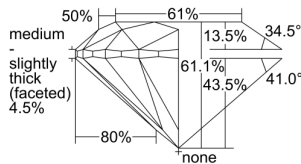

GIA®

FACSIMILE

GIA REPORT 6492181131

Verify this report at GIA.edu

GIA NATURAL DIAMOND DOSSIER®

April 26, 2024
GIA Report Number 6492181131
Shape and Cutting Style ..... Round Brilliant
Measurements ..... 4.63 - 4.65 x 2.84 mm

GRADING RESULTS

Carat Weight ..... 0.38 carat
Color Grade ..... D
Clarity Grade VS1
Cut Grade ..... Excellent

ADDITIONAL GRADING INFORMATION

Polish ..... Excellent
Symmetry ..... Excellent
Fluorescence ..... None
Clarity Characteristics..... Cloud, Pinpoint, Needle
Inscription(s): GIA 6492181131

PROPORTIONS

Profile to actual proportions

GRADING SCALES

GIA COLOR SCALE	GIA CLARITY SCALE	GIA CUT SCALE	
D	FLAWLESS	EXCELLENT	
E	INTERNALLY FLAWLESS		
F		VVS₁	VERY GOOD
G	VVS₂		
H	VS₁	GOOD	
I	VS₂		
J	SI₁	FAIR	
K	SI₂		
L	I₁	POOR	
M	I₂		
N	I₃		
O			
P			
Q			
R			
S			
T			
U			
V			
W			
X			
Y			
Z