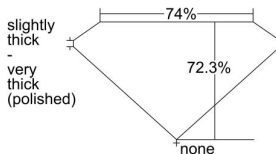

GIA®

FACSIMILE

GIA REPORT 6492186818

Verify this report at GIA.edu

GIA NATURAL DIAMOND DOSSIER®

April 25, 2024
GIA Report Number **6492186818**
Shape and Cutting Style ..... **Square Modified Brilliant**
Measurements ..... **3.83 x 3.71 x 2.68 mm**

GRADING RESULTS

Carat Weight ..... **0.31 carat**
Color Grade ..... **F**
Clarity Grade **S11**

ADDITIONAL GRADING INFORMATION

Polish ..... **Very Good**
Symmetry ..... **Good**
Fluorescence ..... **None**
Clarity Characteristics ..... **Crystal, Cloud**
Inscription(s): **GIA 6492186818**

PROPORTIONS

Profile not to actual proportions

GRADING SCALES

GIA COLOR SCALE		GIA CLARITY SCALE			
COLORLESS	D	VERY VERY SLIGHTLY INCLUDED	FLAWLESS		
	E		INTERNALLY FLAWLESS		
	F	VERY SLIGHTLY INCLUDED	VVS₁		
	G		VVS₂		
	H		VS₁		
	NEAR COLORLESS	I	SLIGHTLY INCLUDED	SI₁	
		J		SI₂	
		FAINT	K	INCLUDED	I₁
			L		I₂
			M		I₃
VERT LIGHT	N		LIGHT		
	O				
	P				
	Q				
	R