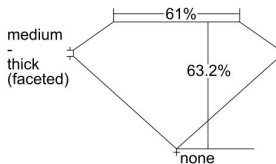

GIA®

FACSIMILE

GIA REPORT 6492187763

Verify this report at GIA.edu

GIA NATURAL DIAMOND DOSSIER®

April 25, 2024
GIA Report Number **6492187763**
Shape and Cutting Style ..... **Marquise Brilliant**
Measurements ..... **8.89 x 4.67 x 2.95 mm**

GRADING RESULTS

Carat Weight ..... **0.70 carat**
Color Grade ..... **I**
Clarity Grade **VS2**

ADDITIONAL GRADING INFORMATION

Polish ..... **Excellent**
Symmetry ..... **Very Good**
Fluorescence ..... **Medium Blue**
Clarity Characteristics ..... **Crystal, Cloud**
Inscription(s): **GIA 6492187763**

PROPORTIONS

Profile not to actual proportions

GRADING SCALES

GIA COLOR SCALE		GIA CLARITY SCALE			
COLORLESS	D	VERY VERY SLIGHTLY INCLUDED	FLAWLESS		
	E		INTERNALLY FLAWLESS		
	F		VVS₁		
	NEAR COLORLESS	G	VVS₂		
		H	VERY SLIGHTLY INCLUDED	VS₁	
		I		VS₂	
		FAINT	J	SLIGHTLY INCLUDED	SI₁
			K		SI₂
	L		INCLUDED		I₁
	M			I₂	
VERT LIGHT	N			I₃	
	O				
	P				
	Q				
	R				
LIGHT	S				
	T				
	U				
	V				
	W				
	X				
	Y				
	Z