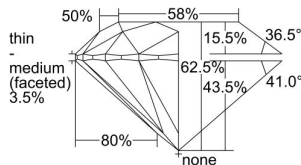

GIA®

FACSIMILE

GIA REPORT 6492195985

Verify this report at GIA.edu

GIA NATURAL DIAMOND DOSSIER®

April 25, 2024
GIA Report Number 6492195985
Shape and Cutting Style ..... Round Brilliant
Measurements ..... 4.26 - 4.29 x 2.67 mm

GRADING RESULTS

Carat Weight ..... 0.30 carat
Color Grade I
Clarity Grade VS1
Cut Grade ..... Excellent

ADDITIONAL GRADING INFORMATION

Polish ..... Excellent
Symmetry ..... Excellent
Fluorescence ..... None
Clarity Characteristics ..... Cloud, Pinpoint
Inscription(s): GIA 6492195985

PROPORTIONS

Profile to actual proportions

GRADING SCALES

GIA COLOR SCALE	GIA CLARITY SCALE	GIA CUT SCALE	
COLOURLESS D	FLAWLESS	EXCELLENT	
E	INTERNALLY FLAWLESS		
F		VVS₁	VERY GOOD
G	VVS₂		
H	VS₁	GOOD	
I	VS₂		
J	SI₁	FAIR	
K	SI₂		
L	I₁	POOR	
M	I₂		
N	I₃		
O			
P			
Q			
R			
S			
T			
U			
V			
W			
X			
Y			
Z