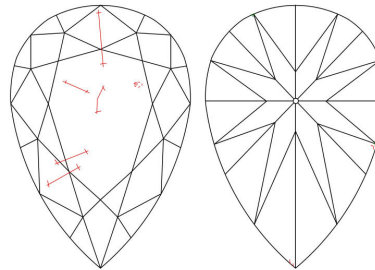

GIA NATURAL DIAMOND GRADING REPORT

April 26, 2024
 GIA Report Number 6492198898
 Shape and Cutting Style Pear Brilliant
 Measurements 9.09 x 5.43 x 3.42 mm

GRADING RESULTS

Carat Weight 1.01 carat
 Color Grade E
 Clarity Grade SI1

ADDITIONAL GRADING INFORMATION

Polish Excellent
 Symmetry Very Good
 Fluorescence None
 Inscription(s): GIA 6492198898

Comments: Additional twinning wisps, additional clouds, pinpoints and surface graining are not shown.

PROPORTIONS

Profile not to actual proportions

CLARITY CHARACTERISTICS

KEY TO SYMBOLS*

-  Twinning Wisp
-  Cloud
-  Feather
-  Crystal
-  Natural

* Red symbols denote internal characteristics (inclusions). Green or black symbols denote external characteristics (blemishes). Diagram is an approximate representation of the diamond, and symbols shown indicate type, position, and approximate size of clarity characteristics. All clarity characteristics may not be shown. Details of finish are not shown.