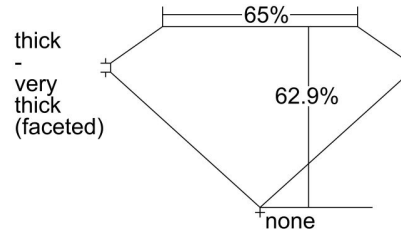

GIA NATURAL DIAMOND GRADING REPORT

April 26, 2024
 GIA Report Number 6492198898
 Shape and Cutting Style Pear Brilliant
 Measurements 9.09 x 5.43 x 3.42 mm

GRADING RESULTS

Carat Weight 1.01 carat
 Color Grade E
 Clarity Grade SI1

ADDITIONAL GRADING INFORMATION

Polish Excellent
 Symmetry Very Good
 Fluorescence None
 Inscription(s): GIA 6492198898

Comments: Additional twinning wisps, additional clouds, pinpoints and surface graining are not shown.

PROPORTIONS

Profile not to actual proportions

CLARITY CHARACTERISTICS

KEY TO SYMBOLS*

-  Twinning Wisp
-  Cloud
-  Feather
-  Crystal
-  Natural

* Red symbols denote internal characteristics (inclusions). Green or black symbols denote external characteristics (blemishes). Diagram is an approximate representation of the diamond, and symbols shown indicate type, position, and approximate size of clarity characteristics. All clarity characteristics may not be shown. Details of finish are not shown.