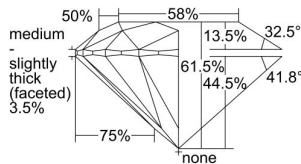

GIA®

FACSIMILE

GIA REPORT 6492205427

Verify this report at GIA.edu

GIA NATURAL DIAMOND DOSSIER®

May 02, 2024
GIA Report Number **6492205427**
Shape and Cutting Style ..... **Round Brilliant**
Measurements ..... **4.61 - 4.64 x 2.84 mm**

GRADING RESULTS

Carat Weight ..... **0.36 carat**
Color Grade ..... **G**
Clarity Grade **VS2**
Cut Grade ..... **Excellent**

ADDITIONAL GRADING INFORMATION

Polish ..... **Excellent**
Symmetry ..... **Excellent**
Fluorescence ..... **None**
Clarity Characteristics..... **Cloud, Crystal**
Inscription(s): **GIA 6492205427**

PROPORTIONS

Profile to actual proportions

GRADING SCALES

GIA COLOR SCALE	GIA CLARITY SCALE	GIA CUT SCALE	
D	FLAWLESS	EXCELLENT	
E	INTERNALLY FLAWLESS		
F		VVS₁	VERY GOOD
G	VVS₂		
H	VS₁	GOOD	
I	VS₂		
J	SI₁	FAIR	
K	SI₂		
L	I₁	POOR	
M	I₂		
N	I₃		
O			
P			
Q			
R			
S			
T			
U			
V			
W			
X			
Y			
Z