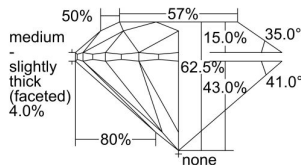

GIA®

FACSIMILE

GIA REPORT 6492218792

Verify this report at GIA.edu

GIA NATURAL DIAMOND DOSSIER®

April 29, 2024
GIA Report Number **6492218792**
Shape and Cutting Style ..... **Round Brilliant**
Measurements ..... **4.35 - 4.38 x 2.73 mm**

GRADING RESULTS

Carat Weight ..... **0.32 carat**
Color Grade ..... **E**
Clarity Grade **VS2**
Cut Grade ..... **Excellent**

ADDITIONAL GRADING INFORMATION

Polish ..... **Excellent**
Symmetry ..... **Excellent**
Fluorescence ..... **None**
Clarity Characteristics ..... **Crystal**
Inscription(s): **GIA 6492218792**

PROPORTIONS

Profile to actual proportions

GRADING SCALES

GIA COLOR SCALE	GIA CLARITY SCALE	GIA CUT SCALE	
D	FLAWLESS	EXCELLENT	
E	INTERNALLY FLAWLESS		
F		VVS₁	VERY GOOD
G	VVS₂		
H	VS₁	GOOD	
I	VS₂		
J	SI₁	FAIR	
K	SI₂		
L	I₁	POOR	
M	I₂		
N	I₃		
O			
P			
Q			
R			
S			
T			
U			
V			
W			
X			
Y			
Z