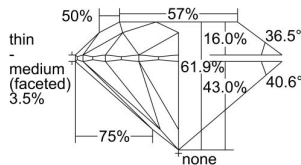

GIA®

FACSIMILE

GIA REPORT 6492221791

Verify this report at GIA.edu

GIA NATURAL DIAMOND DOSSIER®

April 30, 2024
GIA Report Number 6492221791
Shape and Cutting Style ..... Round Brilliant
Measurements ..... 5.38 - 5.42 x 3.34 mm

GRADING RESULTS

Carat Weight ..... 0.60 carat
Color Grade ..... H
Clarity Grade VS1
Cut Grade ..... Excellent

ADDITIONAL GRADING INFORMATION

Polish ..... Excellent
Symmetry ..... Excellent
Fluorescence ..... None
Clarity Characteristics..... Crystal, Cloud, Pinpoint
Inscription(s): GIA 6492221791

PROPORTIONS

GRADING SCALES

GIA COLOR SCALE	GIA CLARITY SCALE	GIA CUT SCALE	
D	FLAWLESS	EXCELLENT	
E	INTERNALLY FLAWLESS		
F		VVS₁	VERY GOOD
G	VVS₂		
H	VS₁	GOOD	
I	VS₂		
J	SI₁	FAIR	
K	SI₂		
L	I₁	POOR	
M	I₂		
N	I₃		
O			
P			
Q			
R			
S			
T			
U			
V			
W			
X			
Y			
Z