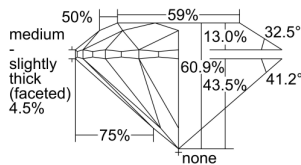

GIA®

FACSIMILE

GIA REPORT 6492222307

Verify this report at GIA.edu

GIA NATURAL DIAMOND DOSSIER®

April 30, 2024
GIA Report Number 6492222307
Shape and Cutting Style ..... Round Brilliant
Measurements ..... 4.29 - 4.31 x 2.62 mm

GRADING RESULTS

Carat Weight ..... 0.30 carat
Color Grade ..... F
Clarity Grade VS1
Cut Grade ..... Excellent

ADDITIONAL GRADING INFORMATION

Polish ..... Excellent
Symmetry ..... Excellent
Fluorescence ..... None
Clarity Characteristics..... Cloud, Indented Natural, Pinpoint
Inspection(s): GIA 6492222307

PROPORTIONS

Profile to actual proportions

GRADING SCALES

GIA COLOR SCALE	GIA CLARITY SCALE	GIA CUT SCALE	
D	FLAWLESS	EXCELLENT	
E	INTERNALLY FLAWLESS		
F		VVS₁	VERY GOOD
G	VVS₂		
H	VS₁	GOOD	
I	VS₂		
J	SI₁	FAIR	
K	SI₂		
L	I₁	POOR	
M	I₂		
N	I₃		
O			
P			
Q			
R			
S			
T			
U			
V			
W			
X			
Y			
Z