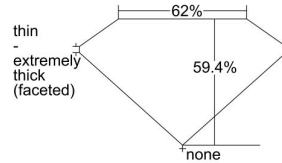

GIA®

FACSIMILE

GIA REPORT 6492223760

Verify this report at GIA.edu

GIA NATURAL DIAMOND DOSSIER®

April 30, 2024
GIA Report Number **6492223760**
Shape and Cutting Style ..... **Heart Brilliant**
Measurements ..... **4.24 x 5.02 x 2.98 mm**

GRADING RESULTS

Carat Weight ..... **0.37 carat**
Color Grade ..... **G**
Clarity Grade **S11**

ADDITIONAL GRADING INFORMATION

Polish ..... **Excellent**
Symmetry ..... **Very Good**
Fluorescence ..... **None**
Clarity Characteristics..... **Cloud, Crystal, Feather**
Inscription(s): **GIA 6492223760**

PROPORTIONS

Profile not to actual proportions

GRADING SCALES

GIA COLOR SCALE		GIA CLARITY SCALE			
COLORLESS	D	VERY VERY SLIGHTLY INCLUDED	FLAWLESS		
	E		INTERNALLY FLAWLESS		
	F	VERY SLIGHTLY INCLUDED	VVS₁		
	G		VVS₂		
	H		VS₁		
	NEAR COLORLESS	I	SLIGHTLY INCLUDED	VS₂	
		J		S1₁	
		FAINT	K	INCLUDED	S1₂
			L		I₁
			M		I₂
VERT LIGHT	N	INCLUDED	I₃		
	O				
	P				
	Q				
	R				
LIGHT	S				
	T				
	U				
	V				
	W				
	X				
	Y				
	Z