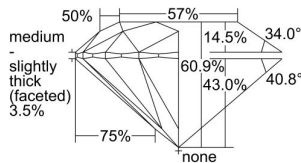

GIA®

FACSIMILE

GIA REPORT 6492226683

Verify this report at GIA.edu

GIA NATURAL DIAMOND DOSSIER®

April 29, 2024
GIA Report Number 6492226683
Shape and Cutting Style ..... Round Brilliant
Measurements ..... 5.04 - 5.07 x 3.08 mm

GRADING RESULTS

Carat Weight ..... 0.48 carat
Color Grade ..... J
Clarity Grade VS2
Cut Grade ..... Excellent

ADDITIONAL GRADING INFORMATION

Polish ..... Excellent
Symmetry ..... Excellent
Fluorescence ..... None
Clarity Characteristics..... Crystal, Cloud
Inscription(s): GIA 6492226683

PROPORTIONS

Profile to actual proportions

GRADING SCALES

GIA COLOR SCALE

COLORESS	D
	E
	F
	G
	H
	I
	J
NEAR COLORESS	K
	L
FANIT	M
	N
	O
	P
VERY LIGHT	Q
	R
	S
	T
	U
	V
	W
	X
	Y
LIGHT	Z

GIA CLARITY SCALE

FLAWLESS	VERY VERY SLIGHTLY INCLUDED	VVS₁	
			VVS₂
INTERNALLY FLAWLESS	VERY SLIGHTLY INCLUDED	VS₁	
		VS₂	
SLIGHTLY INCLUDED	SLIGHTLY INCLUDED	SI₁	
		SI₂	
INCLUDED	INCLUDED	I₁	
		I₂	
		I₃	

GIA CUT SCALE

EXCELLENT	VERY GOOD	GOOD	FAIR	POOR