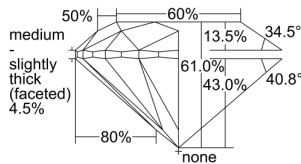

GIA®

FACSIMILE

GIA REPORT 6492234088

Verify this report at GIA.edu

GIA NATURAL DIAMOND DOSSIER®

April 30, 2024
GIA Report Number **6492234088**
Shape and Cutting Style ..... **Round Brilliant**
Measurements ..... **4.38 - 4.40 x 2.68 mm**

GRADING RESULTS

Carat Weight ..... **0.32 carat**
Color Grade ..... **D**
Clarity Grade **VS1**
Cut Grade ..... **Excellent**

ADDITIONAL GRADING INFORMATION

Polish ..... **Excellent**
Symmetry ..... **Excellent**
Fluorescence ..... **None**
Clarity Characteristics ..... **Cloud**
Inscription(s): **GIA 6492234088**

PROPORTIONS

Profile to actual proportions

GRADING SCALES

GIA COLOR SCALE	GIA CLARITY SCALE	GIA CUT SCALE	
D	FLAWLESS	EXCELLENT	
E	INTERNALLY FLAWLESS		
F		VVS₁	VERY GOOD
G	VVS₂		
H	VS₁	GOOD	
I	VS₂		
J	SI₁	FAIR	
K	SI₂		
L	I₁	POOR	
M	I₂		
N	I₃		
O			
P			
Q			
R			
S			
T			
U			
V			
W			
X			
Y			
Z