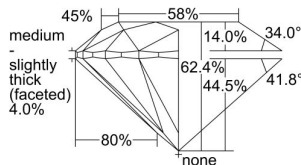

GIA®

FACSIMILE

GIA REPORT 6492242272

Verify this report at GIA.edu

GIA NATURAL DIAMOND DOSSIER®

May 02, 2024
GIA Report Number **6492242272**
Shape and Cutting Style ..... **Round Brilliant**
Measurements ..... **5.14 - 5.17 x 3.21 mm**

GRADING RESULTS

Carat Weight ..... **0.52 carat**
Color Grade ..... **H**
Clarity Grade **VS1**
Cut Grade ..... **Excellent**

ADDITIONAL GRADING INFORMATION

Polish ..... **Excellent**
Symmetry ..... **Excellent**
Fluorescence ..... **None**
Clarity Characteristics..... **Cloud, Pinpoint, Needle**
Inscription(s): **GIA 6492242272**

PROPORTIONS

Profile to actual proportions

GRADING SCALES

GIA COLOR SCALE

COLORED	D
	E
	F
	G
	H
	I
	J
NEAR COLORLESS	K
	L
	M
	N
	O
	P
	Q
	R
	S
	T
	U
	V
	W
	X
	Y
LIGHT	Z

GIA CLARITY SCALE

VERY VERY SLIGHTLY INCLUDED	FLAWLESS
	INTERNALLY FLAWLESS
VERY SLIGHTLY INCLUDED	VVS₁
	VVS₂
SLIGHTLY INCLUDED	VS₁
	VS₂
INCLUDED	SI₁
	SI₂
	I₁
	I₂
	I₃

GIA CUT SCALE

EXCELLENT
VERY GOOD
GOOD
FAIR
POOR