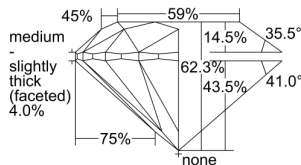

GIA®

FACSIMILE

GIA REPORT 6492243690

Verify this report at GIA.edu

GIA NATURAL DIAMOND DOSSIER®

May 01, 2024
GIA Report Number **6492243690**
Shape and Cutting Style ..... **Round Brilliant**
Measurements ..... **4.60 - 4.62 x 2.87 mm**

GRADING RESULTS

Carat Weight ..... **0.38 carat**
Color Grade ..... **F**
Clarity Grade **VS2**
Cut Grade ..... **Excellent**

ADDITIONAL GRADING INFORMATION

Polish ..... **Excellent**
Symmetry ..... **Excellent**
Fluorescence ..... **None**
Clarity Characteristics..... **Crystal, Cloud**
Inscription(s): **GIA 6492243690**

PROPORTIONS

Profile to actual proportions

GRADING SCALES

GIA COLOR SCALE	GIA CLARITY SCALE	GIA CUT SCALE	
D	FLAWLESS	EXCELLENT	
E	INTERNALLY FLAWLESS		
F		VVS₁	VERY GOOD
G	VVS₂		
H	VS₁	GOOD	
I	VS₂		
J	SI₁	FAIR	
K	SI₂		
L	I₁	POOR	
M	I₂		
N	I₃		
O			
P			
Q			
R			
S			
T			
U			
V			
W			
X			
Y			
Z