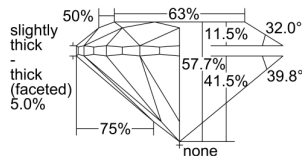

GIA®

FACSIMILE

GIA REPORT

6492247314

Verify this report at GIA.edu

GIA NATURAL DIAMOND DOSSIER®

May 01, 2024
GIA Report Number **6492247314**
Shape and Cutting Style ..... **Round Brilliant**
Measurements ..... **4.33 - 4.35 x 2.50 mm**

GRADING RESULTS

Carat Weight ..... **0.30 carat**
Color Grade ..... **G**
Clarity Grade **S11**
Cut Grade ..... **Good**

ADDITIONAL GRADING INFORMATION

Polish ..... **Excellent**
Symmetry ..... **Very Good**
Fluorescence ..... **None**
Clarity Characteristics..... **Twinning Wisp**
Inscription(s): **GIA 6492247314**

PROPORTIONS

Profile to actual proportions

GRADING SCALES

GIA COLOR SCALE	GIA CLARITY SCALE	GIA CUT SCALE
D	FLAWLESS	EXCELLENT
E	FLAWLESS	
F	INTERNALLY FLAWLESS	VERY GOOD
G	FLAWLESS	
H	VVS₁	GOOD
I	VVS₂	
J	VS₁	FAIR
K	VS₂	
L	S1₁	POOR
M	S1₂	
N	I₁	
O	I₂	
P	I₃	
Q		
R		
S		
T		
U		
V		
W		
X		
Y		
Z