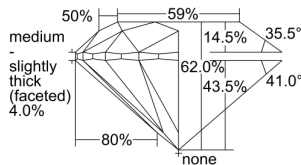

GIA®

FACSIMILE

GIA REPORT 6492247477

Verify this report at GIA.edu

GIA NATURAL DIAMOND DOSSIER®

May 01, 2024
GIA Report Number **6492247477**
Shape and Cutting Style ..... **Round Brilliant**
Measurements ..... **4.52 - 4.54 x 2.81 mm**

GRADING RESULTS

Carat Weight ..... **0.35 carat**
Color Grade ..... **F**
Clarity Grade **VVS2**
Cut Grade ..... **Excellent**

ADDITIONAL GRADING INFORMATION

Polish ..... **Excellent**
Symmetry ..... **Excellent**
Fluorescence ..... **None**
Clarity Characteristics..... **Cloud, Pinpoint**
Inscription(s): **GIA 6492247477**

PROPORTIONS

Profile to actual proportions

GRADING SCALES

GIA COLOR SCALE	GIA CLARITY SCALE	GIA CUT SCALE
COLOURLESS	FLAWLESS	EXCELLENT
D	FLAWLESS	
E	FLAWLESS	VERY GOOD
F	FLAWLESS	
G	FLAWLESS	
H	FLAWLESS	
NEAR COLOURLESS	VVS₁	GOOD
I	VVS₂	
J	VS₁	FAIR
K	VS₂	
L	SI₁	POOR
M	SI₂	
N	I₁	
O	I₂	
P	I₃	
VERY LIGHT		
Q		
R		
S		
T		
U		
V		
W		
X		
Y		
Z