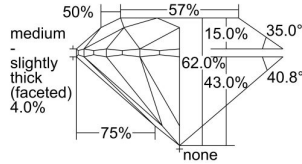

GIA®

FACSIMILE

GIA REPORT 6492251886

Verify this report at GIA.edu

GIA NATURAL DIAMOND DOSSIER®

May 08, 2024
GIA Report Number **6492251886**
Shape and Cutting Style ..... **Round Brilliant**
Measurements ..... **4.12 - 4.14 x 2.56 mm**

GRADING RESULTS

Carat Weight ..... **0.27 carat**
Color Grade ..... **D**
Clarity Grade **VVS1**
Cut Grade ..... **Excellent**

ADDITIONAL GRADING INFORMATION

Polish ..... **Excellent**
Symmetry ..... **Excellent**
Fluorescence ..... **None**
Clarity Characteristics..... **Indented Natural, Surface Graining**
Inscription(s): **GIA 6492251886**

PROPORTIONS

Profile to actual proportions